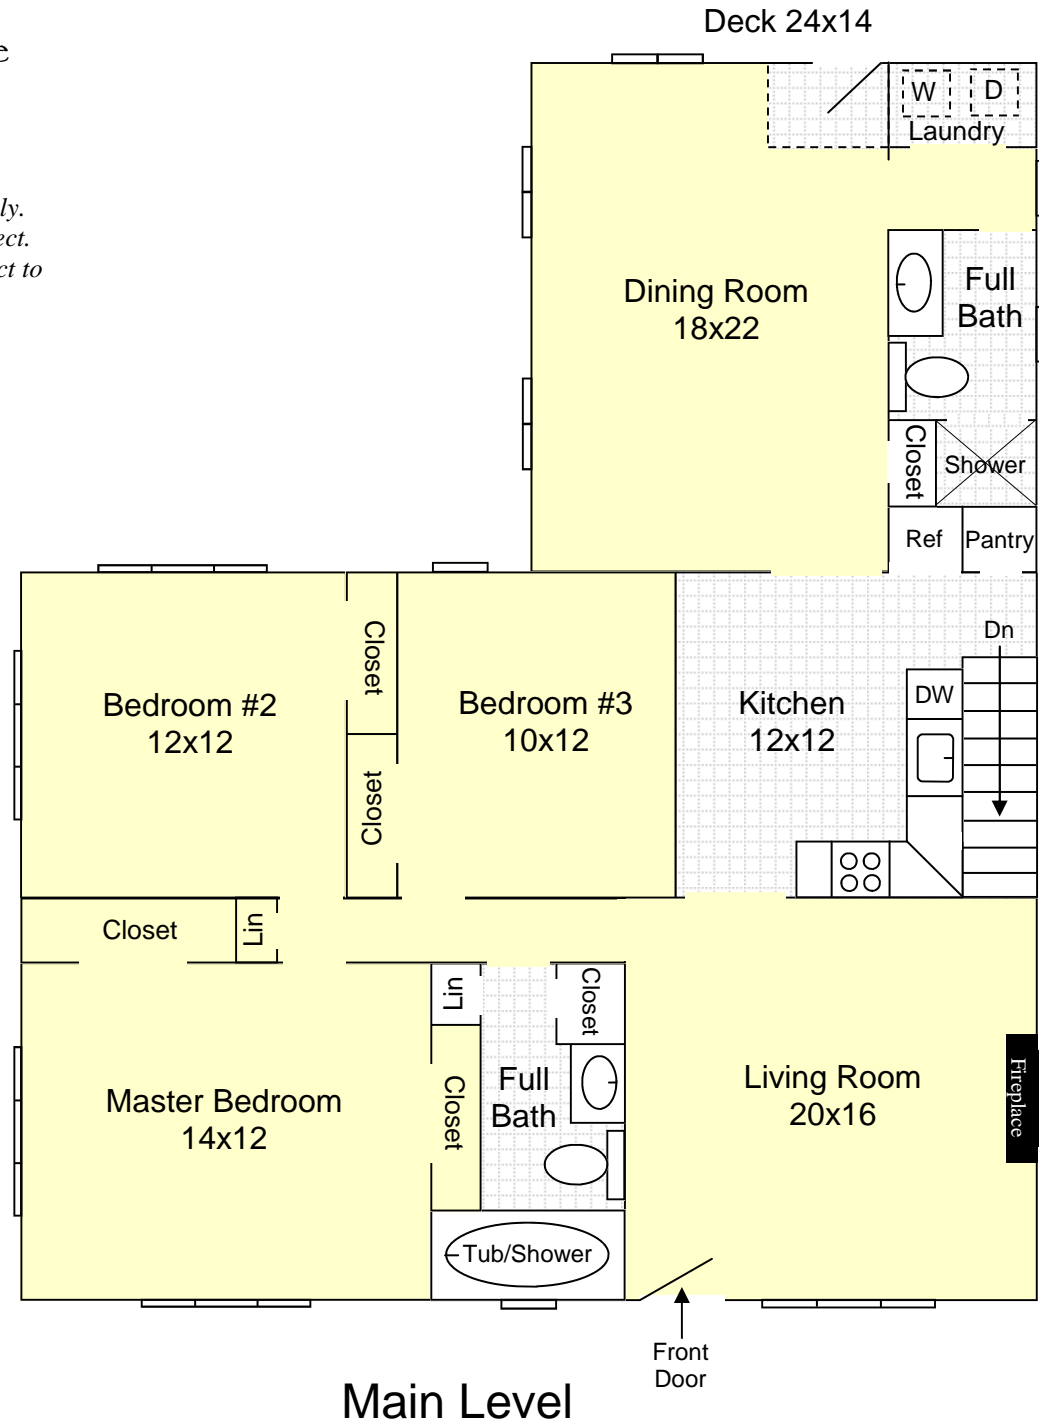

5024 Lindermer Avenue
Bethel Park

*This floor plan is for visual demonstration only.
Room size and scale are not necessarily correct.
This information is not guaranteed and subject to
change without notice.*

5024 Lindermer Avenue
Bethel Park

Information Provided by
Helene Massof
412-849-1001

Lower Level